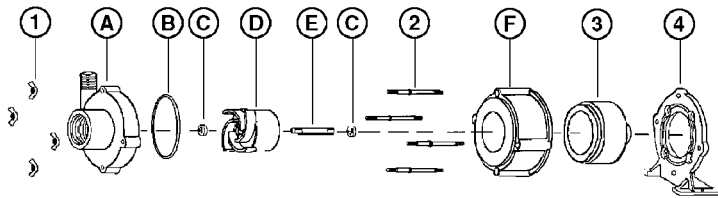

The Little Giant MD-SC series features leakproof, seal-less magnetic drives and are designed for in-line, non-submersible use. Volute, magnet housing and impeller are glass-filled polypropylene for excellent chemical resistance. Ceramic shaft and thrust washers are 99.5% pure alumina for excellent wear and trouble-free service. Pumping heads are easily rotated, cleaned or serviced with no special tools required. Spindle shaft is supported at both ends to prevent impeller damage during start-up and stop of pump.

Specifications

Model No.	Item No.	Intake Size	Discharge Size	Listing(s)	HP	Volts	Hertz	Amps	Watts	Performance (GPH @ Head)					Shut Off		Power Cord (ft.)	Weight (lbs.)
										1'	3'	6'	9'	15'	Feet	PSI		
4-MD-SC	582503	1" FNPT	1/2" MNPT	UR/C-CSA	1/10	115	60	1.7	185	850	810	765	710	550	24.3	10.5	6	9.00
4-MD-SC	582598	1" FNPT	1/2" MNPT												0.0	6	2.00	