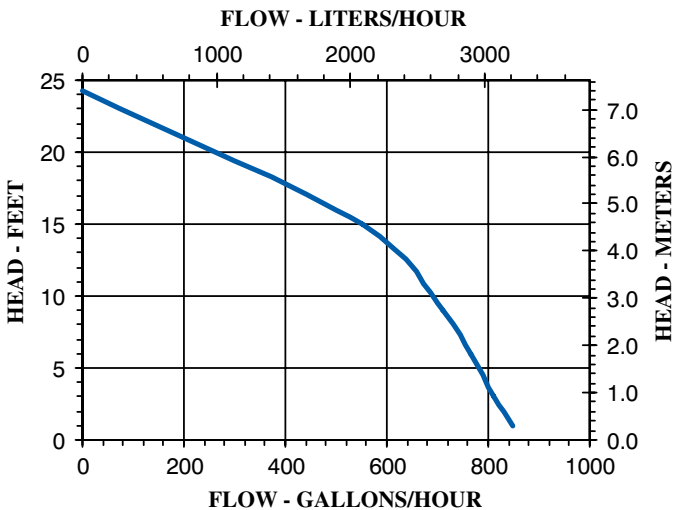

Replacement Parts

ITEM	PART NO.	DESCRIPTION
A	182010	Volute
B	924007	O-ring
C	921077	Thrust washer
D	183132	Impeller
E	180057	Shaft
F	182005	Housing
1	920003	Wing nut
2	911403	Stud, collared
3	183602	Drive magnet
4	180037	Mounting bracket

NOTE: Parts A-F contact fluid

LittleGIANT
PO Box 12010 • Oklahoma City, OK 73157
Phone: 800.701.7894 • Fax: 800.701.8046
E-mail: customerservice@littlegiant.com