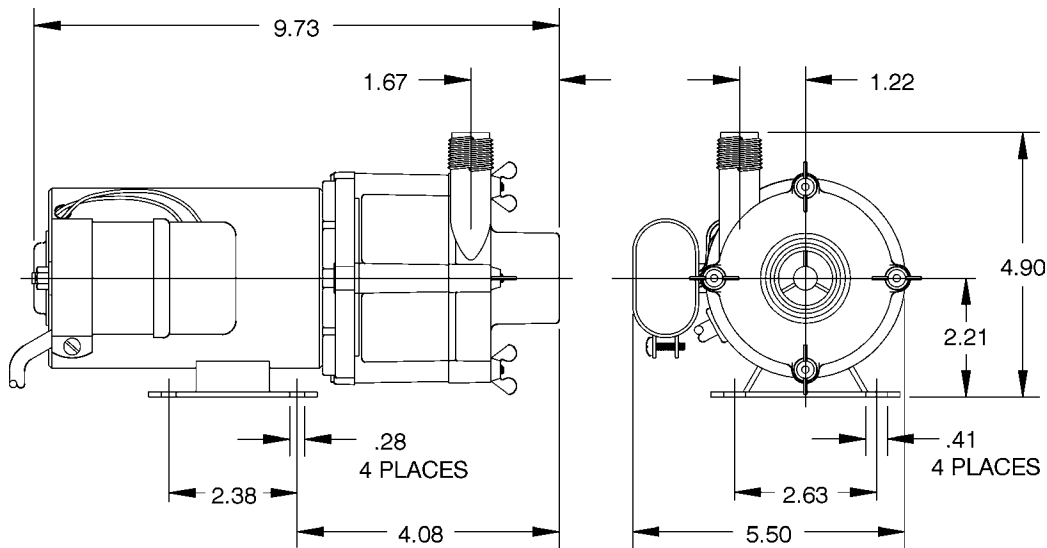

4-MD-SC

NOTE: Designs and dimensions may vary for various reasons (i.e. type of motor). This information should be used as general guide rather than an unqualified guarantee. Specifications are subject to change without prior notice.

Specifications

Model No.	Item No.	Intake Size	Discharge Size	Listing(s)	HP	Volts	Hertz	Amps	Watts	Performance (GPH @ Head)					Shut Off		Power Cord (ft.)	Weight (lbs.)
										1'	3'	6'	9'	15'	Feet	PSI		
4-MD-SC	582503	1" FNPT	1/2" MNPT	UR/C-CSA	1/10	115	60	1.7	185	850	810	765	710	550	24.3	10.5	6	9.00
4-MD-SC	582598	1" FNPT	1/2" MNPT												0.0	6	2.00